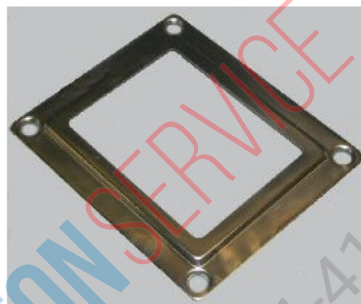

Part-Number: EX1660-001-065

Chapter

42251 - screw

70508 - Ebo frame for lamps-lower part

70509 - Ebo protective glass f. lamps-lower part

70510 - seal for bottom part of the lamp

PLATON SERVICE

8 (800) 500-34-41

www.platonservice.com

Part: screw

Part-Number: 42251

**Part: Ebo frame for lamps-lower part**

Part-Number: 70508

**Part: Ebo protective glass f. lamps-lower part**

Part-Number: 70509

**Part: seal for bottom part of the lamp**