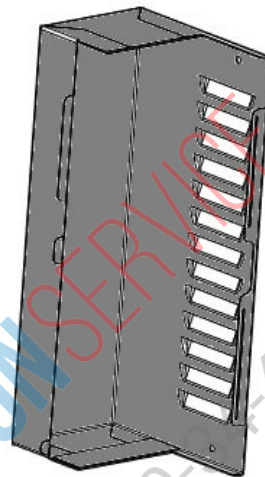

8 (800) 500-34-41

www.platonservice.com

Part: silicone foam square profile

Part-Number: 110218

Part: frame right spot-welded Ebo 124/128 M nostalgia

Part-Number: X1660-500-013

8 (800) 500-4747
www.platonservice.com