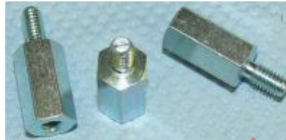

Part-Number: 107657

**Part: through terminal, blue 2,5m**

Part-Number: 109905

Part: end clamp greyPart-Number: 110525

Part: spacer

Part-Number: 111231

**Part: multi pin connector**Part-Number: 111342

Part: cross bridge iso. red 24 A 4/0