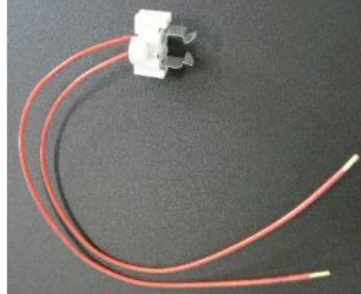

404835 - halogen lamp socket

42251 - screw

PLATON SERVICE

8 (800) 500-34-41

www.platonservice.com

Part: halogen lamp socket

Part-Number: 404835

Part: screw