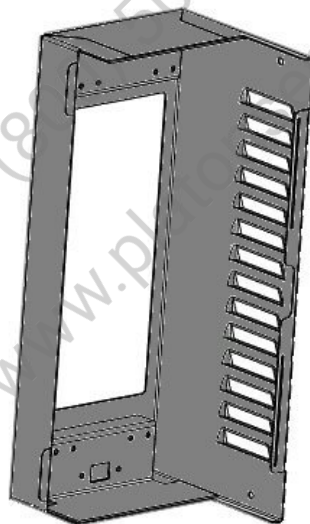

Part: frame control spot-welded Ebo 124/128 M

Part-Number: X1660-500-010

Part: frame control spot-welded Ebo 124/128 M nostalgia

Part-Number: X1660-500-011