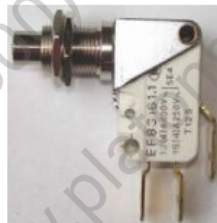

PLATON SERVICE

8 (800) 500-34-47

www.platonservice.com

Part: bearing shaft for window EBOPart-Number: 109163

Part: thread screw 6x25Part-Number: 111229

Part: bearing shaft for window, left assembled

Part-Number: 111327

**Part: contact switch door (MAN)**

Part-Number: 400141

**Part: nut**

Part-Number: 42283

Part: screw M5 x 2,5 DIN923**Part-Number: 42693**

The left hangers is fastened in the baking chamber with screws.

**Part: screw DIN923 M6x4****Part-Number: 9000-132-005****Part: shaft****Part-Number: X1660-450-002**