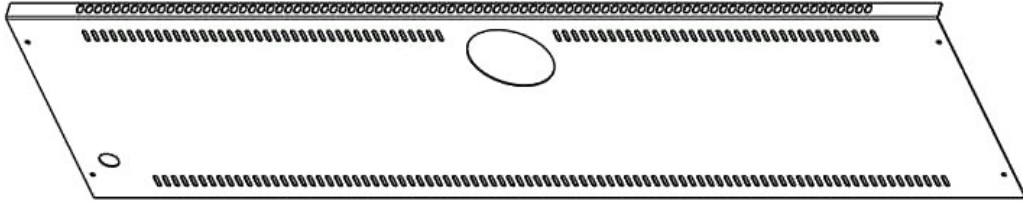

Part: rear panel Ebo 124/128 M

Part-Number: X1660-500-022