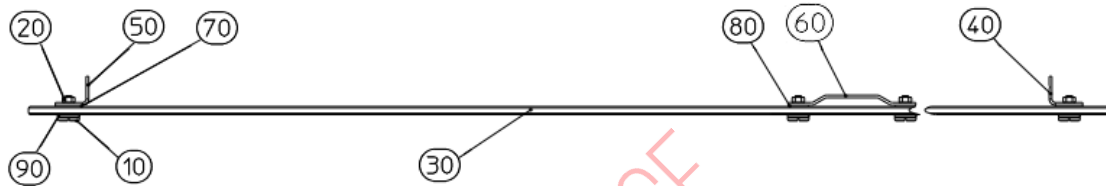

Service manual glass pane Ebo 128 M 400V 50Hz

Version:

Ident:

Series:

Part-Number: X1660-450-010

Chapter

9010-240-004 - thrust piece springy M6x15

[010] - 9000-129-002 - screw M5 x 16

[020] - 42034 - nut

[030] - X1660-450-008 - glass pane M

[040] - X1660-450-012 - door angle right M

[050] - X1660-450-014 - door angle left M

[060] - X1660-450-015 - door angle middle

[070] - X1660-450-016 - silicone pad M

[080] - X1660-450-017 - silicone pad middle

[090] - X1702-460-011 - distance bush

PLATON SERVICE

8 (800) 500-34-41

www.platonservice.com